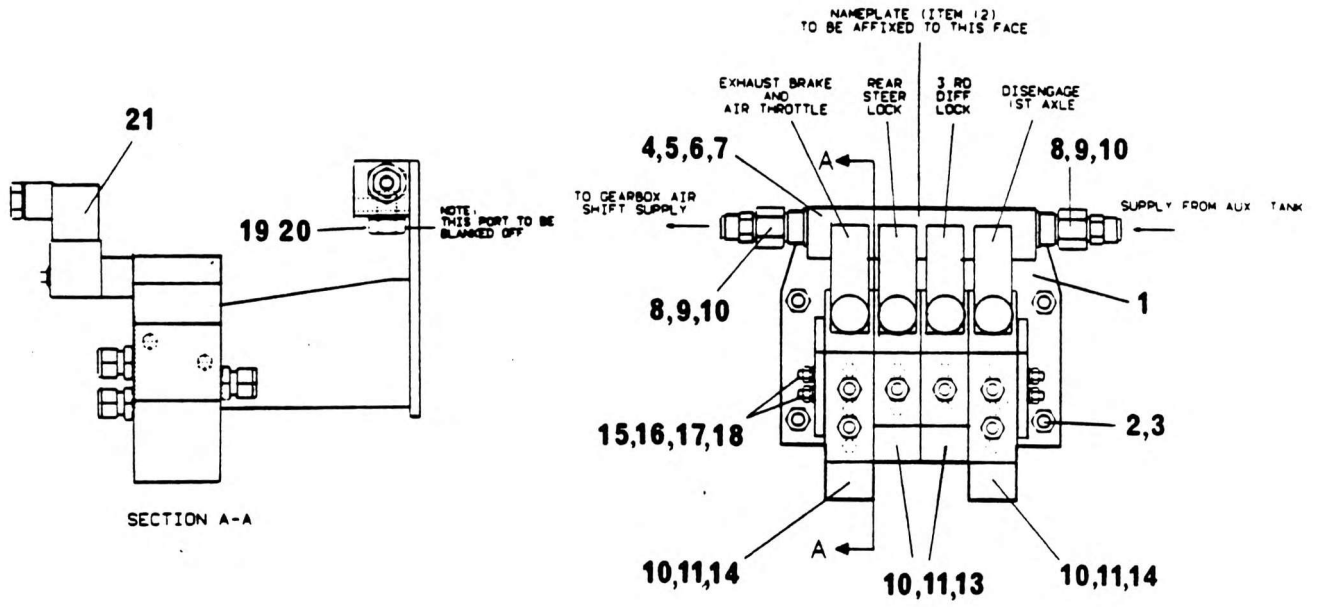

SOLENOID VALVE SUB ASSY (4 VALVES).

NO.	PART NO.	QTY.	DESCRIPTION	NO.	PART NO.	QTY.	DESCRIPTION
1	6-184-990872	1	Bracket	16	7066535	4	Washer Plain M5
2	7069201	4	Nut Hex M8	17	7067217	4	Washer Spring M5
3	7067215	4	Washer Spring M8	18	7-661-130003	4	Nut M5
4	6-620-990038	1	Manifold	19	8940796	1	Plug 1/4"
5	7090004	2	Bolt M6 x 45 Long	20	7355201	1	Seal 1/4"
6	7066536	2	Washer Plain M6	21	7-320-990012	4	Solenoid Coil
7	7069102	2	Nut M6				24v
8	7-443-990965	2	Adaptor 1/4" NPTF x 1/2" Tube	+ See further breakdown in this group			
9	7-443-990902	2	Reducer 1/4" BSP				
10	8358852	20	Washer Copper				
11	13937	18	Union				
12	6-376-991374	1	Nameplate				
13+	7-926-990461	2	Valve Solenoid				
14+	7-926-990464	2	Valve Solenoid				
15	6-864-990050	2	Stud M5 x 145 Long				